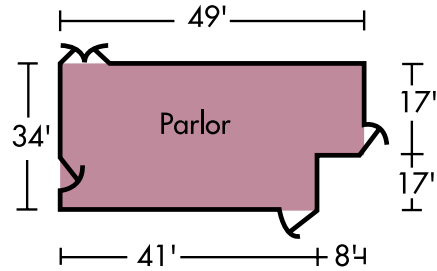

MIDWAY HOTEL

780 Armed Forces Drive
 Green Bay, WI 54304
 ph: 920-499-3161
 ph: 800-482-3885
 fax: 920-499-9401

145 Guest Rooms

www.midwayhotels.com
sales-greenbay@bwmidway.com
www.baycitysmokehouse.com

Name	Size	Sq. Feet	Theater	U-Shaped	Classroom	Dining
Columns East	50' x 35'	1,750	140	N/A	80	150
Columns Room	50' x 100'	5,000	400	100	250	500
Columns West	50' x 65'	3,250	200	N/A	150	250
Garden Room	17' x 42'	714	50	25	25	45
Lombardi Room	40' x 27'	1,344	150	35	70	120
Parlor	34' x 49'	1,530	150	30	60	120
Porch	38' x 66'	2,500	200	50	90	185
*Room 127	25' x 17'	425	20	12	15	N/A
*Room 160	26' x 27'	585	35	20	20	N/A
*Room 161	24' x 27'	531	30	16	15	N/A

*These meeting rooms are not pictured