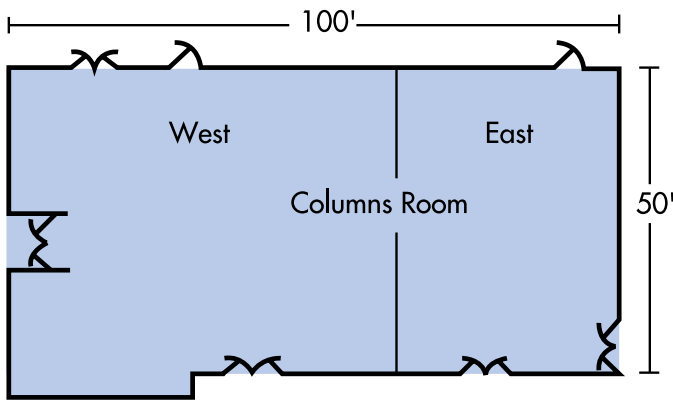

MIDWAY HOTEL

780 Armed Forces Drive
 Green Bay, WI 54304
 ph: 920-499-3161
 ph: 800-482-3885
 fax: 920-499-9401

145 Guest Rooms

www.midwayhotels.com
sales-greenbay@bwmidway.com
www.baycitysmokehouse.com

Name	Size	Sq. Feet	Theater	U-Shaped	Classroom	Dining
Columns East	50' x 35'	1,750	140	N/A	80	150
Columns Room	50' x 100'	5,000	400	100	250	500
Columns West	50' x 65'	3,250	200	N/A	150	250
Garden Room	17' x 42'	714	50	25	25	45
Lombardi Room	40' x 27'	1,344	150	35	70	120
Parlor	34' x 49'	1,530	150	30	60	120
Porch	38' x 66'	2,500	200	50	90	185
*Room 127	25' x 17'	425	20	12	15	N/A
*Room 160	26' x 27'	585	35	20	20	N/A
*Room 161	24' x 27'	531	30	16	15	N/A

*These meeting rooms are not pictured