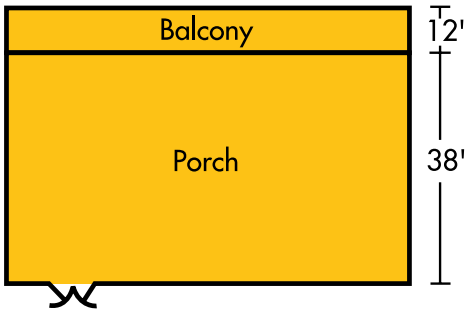

MIDWAY HOTEL

780 Armed Forces Drive
 Green Bay, WI 54304
 ph: 920-499-3161
 ph: 800-482-3885
 fax: 920-499-9401

145 Guest Rooms

www.midwayhotels.com
sales-greenbay@bwmidway.com
www.baycitysmokehouse.com

Name	Size	Sq. Feet	Theater	U-Shaped	Classroom	Dining
Columns East	50' x 35'	1,750	140	N/A	80	150
Columns Room	50' x 100'	5,000	400	100	250	500
Columns West	50' x 65'	3,250	200	N/A	150	250
Garden Room	17' x 42'	714	50	25	25	45
Lombardi Room	40' x 27'	1,344	150	35	70	120
Parlor	34' x 49'	1,530	150	30	60	120
Porch	38' x 66'	2,500	200	50	90	185
*Room 127	25' x 17'	425	20	12	15	N/A
*Room 160	26' x 27'	585	35	20	20	N/A
*Room 161	24' x 27'	531	30	16	15	N/A

*These meeting rooms are not pictured