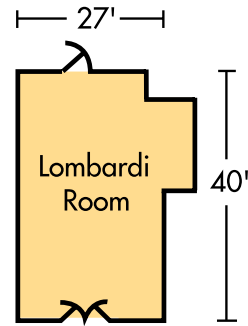

MIDWAY HOTEL

780 Armed Forces Drive
 Green Bay, WI 54304
 ph: 920-499-3161
 ph: 800-482-3885
 fax: 920-499-9401

145 Guest Rooms

www.midwayhotels.com
sales-greenbay@bwmidway.com
www.baycitysmokehouse.com

Name	Size	Sq. Feet	Theater	U-Shaped	Classroom	Dining
Columns East	50' x 35'	1,750	140	N/A	80	150
Columns Room	50' x 100'	5,000	400	100	250	500
Columns West	50' x 65'	3,250	200	N/A	150	250
Garden Room	17' x 42'	714	50	25	25	45
Lombardi Room	40' x 27'	1,344	150	35	70	120
Parlor	34' x 49'	1,530	150	30	60	120
Porch	38' x 66'	2,500	200	50	90	185
*Room 127	25' x 17'	425	20	12	15	N/A
*Room 160	26' x 27'	585	35	20	20	N/A
*Room 161	24' x 27'	531	30	16	15	N/A

*These meeting rooms are not pictured