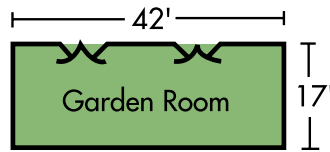

MIDWAY HOTEL

780 Armed Forces Drive
 Green Bay, WI 54304
 ph: 920-499-3161
 ph: 800-482-3885
 fax: 920-499-9401

145 Guest Rooms

www.midwayhotels.com
sales-greenbay@bwmidway.com
www.baycitysmokehouse.com

Name	Size	Sq. Feet	Theater	U-Shaped	Classroom	Dining
Columns East	50' x 35'	1,750	140	N/A	80	150
Columns Room	50' x 100'	5,000	400	100	250	500
Columns West	50' x 65'	3,250	200	N/A	150	250
Garden Room	17' x 42'	714	50	25	25	45
Lombardi Room	40' x 27'	1,344	150	35	70	120
Parlor	34' x 49'	1,530	150	30	60	120
Porch	38' x 66'	2,500	200	50	90	185
*Room 127	25' x 17'	425	20	12	15	N/A
*Room 160	26' x 27'	585	35	20	20	N/A
*Room 161	24' x 27'	531	30	16	15	N/A

*These meeting rooms are not pictured